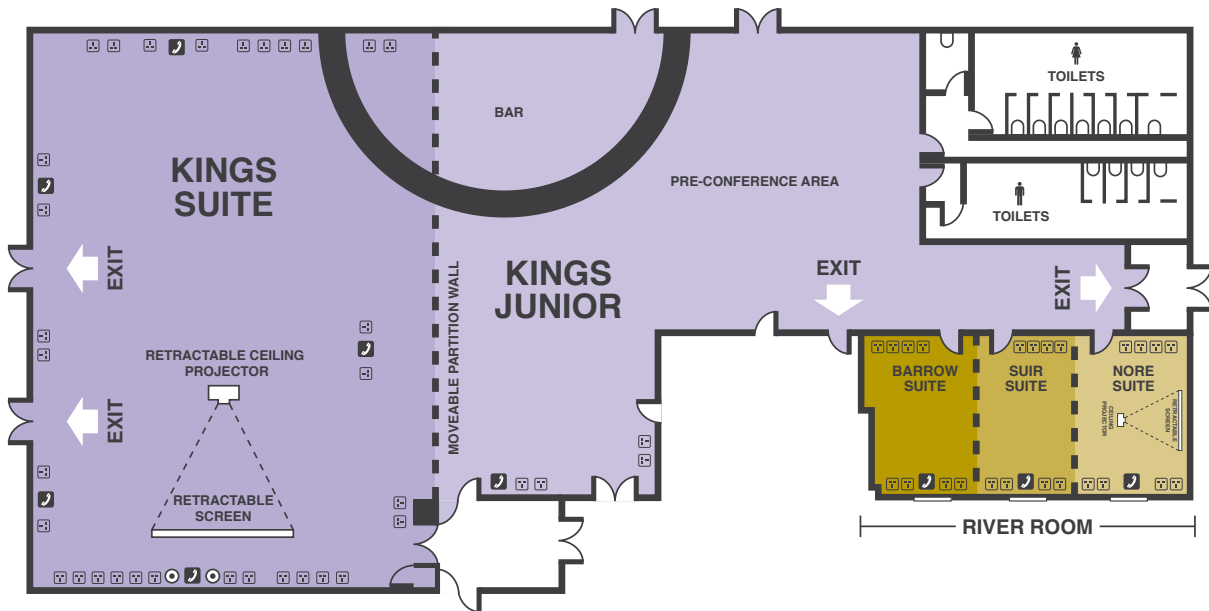

FIRST FLOOR FLOORPLAN

Key

Telephone Socket

13 Amp Electrical Socket

PC - AV Input

ROOM CAPACITIES

SUITE	Theatre Style	Classroom Style	Banquet	U-Shape	Boardroom
Kings Suite	350	150	300	60	50
Barrow Suite	20	10	-	8	12
Suir Suite	20	10	-	8	12
Nore Suite	20	10	-	8	12

ROOM DIMENSIONS

SUITE	Length (m)	Width (m)	Area (m ²)	Height (m)
Kings Suite	20.3	13.35	255.5	2.87
Barrow Suite	4	6	23	2.7
Suir Suite	4	6	22	2.2
Nore Suite	4	6	21.6	2.7
River Room (Barrow + Suir + Nore Suites)	12	6	66.6	2.7