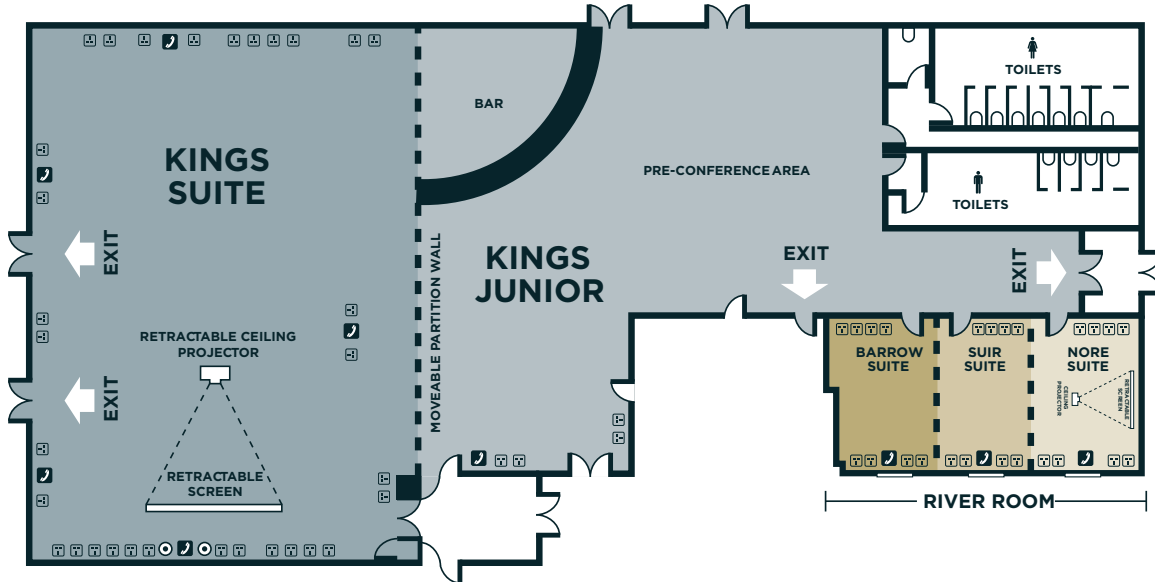

GROUND FLOOR FLOORPLAN

Key

Telephone Socket

13 Amp Electrical Socket

PC - AV Input

ROOM CAPACITIES

SUITE	Theatre Style	Classroom Style	Banquet	U-Shape	Boardroom
Kings Suite	350	100	220	40	40
Barrow Suite	20	10	-	8	8
Suir Suite	20	10	-	8	8
Nore Suite	20	10	-	8	8
Full River Suite (Barrow + Suir + Nore Suites)	50	25	-	20	20

ROOM DIMENSIONS

SUITE	Length (m)	Width (m)	Area (m ²)	Height (m)
Kings Suite	20.3	13.35	255.5	2.87
Barrow Suite	4	6	23	2.7
Suir Suite	4	6	22	2.2
Nore Suite	4	6	21.6	2.7
Full River Suite (Barrow + Suir + Nore Suites)	12	6	66.6	2.7